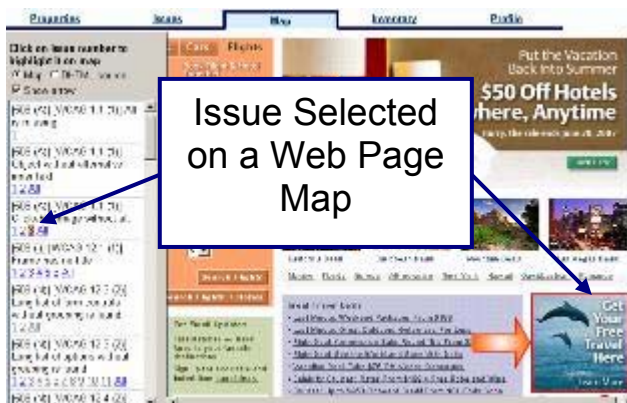

PRODUCT

Truwex 2.0 is an all-in-one solution for the quality management of corporate web sites. A server application with a web interface, Truwex can be deployed on an individual computer or on a server. Truwex is the only web quality management tool which uses a real instance of Internet Explorer to scan every page of your website.

The core product technology is called True Web Experience (TruWEX) because all web page properties including images, JavaScripts, and Flash movies are downloaded and rendered exactly as they would be when your site is viewed by a real user. This means that Truwex improves report accuracy and discovers problems which wouldn't otherwise be detected by other standard tools.

Truwex helps website owners to monitor their web assets and to report results accurately to managers. Web developers test website quality by Truwex according to pre-defined corporate and industry standards. Truwex helps to prioritize work and estimate retrofitting workload.

VISUALIZATION

Truwex shows detected issues on a web page screenshot and in the HTML code. Visualization increases web developer productivity, a key success factor in large scale website retrofitting projects.

VALIDATION

Truwex provides a rich set of quality rules, which can be quickly expanded through custom modules.

- **Web Accessibility:** the US Section 508, WCAG and standards based on it, as UK DDA-PAS78, German BITV
- **Online Privacy:** COPPA, PII, cookies, privacy policy links, third party content, web analytics
- **Website Quality:** broken links, script errors, popup windows, meta data
- **Searchability:** web page indexing in search engines, external links, server and client side redirects, duplicated content, links to malware
- **Custom Modules:** AJAX and banking application scans, complex user authentication, corporate branding validation

REPORTING

Truwex scales across large websites and reports results on three levels:

Web developers view detailed web site data to understand, to find and to fix problems.

Website owners view a dashboard compliance report. Truwex helps them with planning action tasks for web developers.

Executives receive the entire web site compliance picture across countries, regions and on a company level.

LINKS

Truwex Online Tool is a demo of Truwex visualization and validation technology:
<http://checkwebsite.erigami.com/accessibility.html>

Download Truwex 30-day Trial version:
<http://www.erigami.com/download.html>